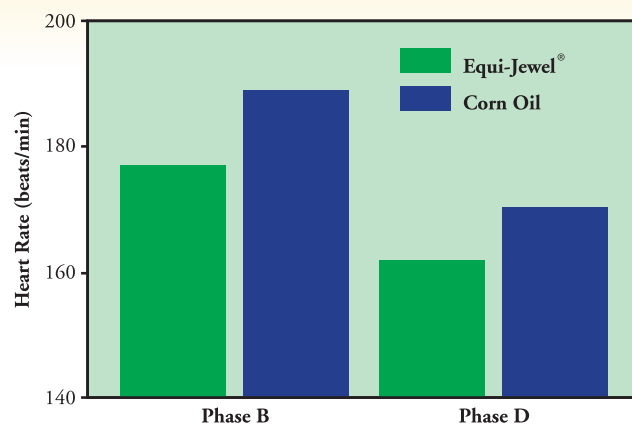

When rice bran was substituted for corn oil in rations, horses had lower heart rates and subsequent shorter recovery periods. In essence, horses fed Equi-Jewel will have greater stamina and endurance than horses fed corn oil.

Equi-Jewel's added fat benefits horses of all ages and stages

Equi-Jewel is beneficial for horses young and old. Youngsters maintained on high-fat, low-starch diets grow into sounder horses. The delicate systems of older horses utilize this highly digestible source of energy more efficiently and exhibit a decreased risk of metabolic disease. Broodmares and stallions benefit from the extra energy to maintain condition during pregnancy, lactation and breeding. Mares in positive energy balance (maintaining or gaining weight) conceive more readily than those in negative energy balance (losing weight).

Equi-Jewel contains minimal starch and is a very safe source of calories for all horses. It can be used to replace larger volumes of starchy concentrate, therefore decreasing meal size. Feeding smaller meals lessens the risk of grain overload, which in turn reduces the incidence of feed-related colic and laminitis.

Horses need a certain amount of fat in their diet so they can utilize the fat-soluble vitamins A, D, E and K. The absorption of these vitamins is vital to overall wellness and optimal performance. Additional dietary fat ensures proper vitamin absorption.

A positive effect of fat metabolism is that fat burns at a slow, steady rate, reducing glucose and insulin spikes. This is beneficial for horses diagnosed with laminitis, insulin resistance, and other metabolic disorders. Such horses are often prescribed diets high in fat.

Equi-Jewel is available in an easy-to-feed, tasty pellet that even finicky eaters rarely turn down. For top performance, choose Equi-Jewel.

P.O. Box 1013
Versailles, KY 40383
800-772-1988
www.KPPusa.com