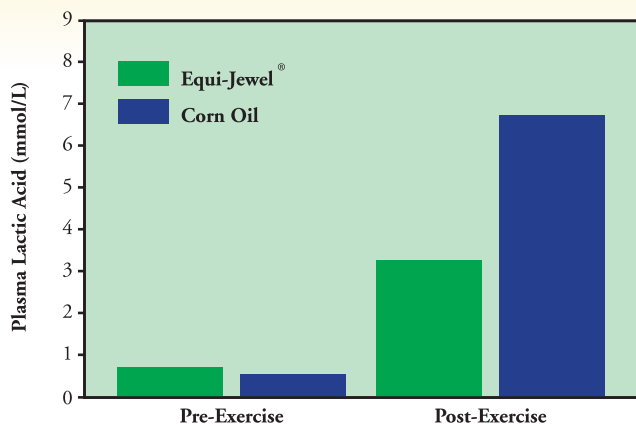

When rice bran was substituted for corn oil in rations, horses had lower heart rates and subsequent shorter recovery periods. In essence, horses fed Equi-Jewel will have greater stamina and endurance than horses fed corn oil.

Equi-Jewel's added fat benefits horses of all ages and stages

Equi-Jewel is beneficial for horses young and old. Youngsters maintained on high-fat, low-starch diets grow into sounder horses. The delicate systems of older horses utilize this highly digestible source of energy more efficiently and exhibit a decreased risk of metabolic disease. Broodmares and stallions benefit from the extra energy to maintain condition during pregnancy, lactation and breeding. Mares in positive energy balance (maintaining or gaining weight) conceive more readily than those in negative energy balance (losing weight).

Equi-Jewel contains minimal starch and is a very safe source of calories for all horses. It can be used to replace larger volumes of starchy concentrate, therefore decreasing meal size. Feeding smaller meals lessens the risk of grain overload, which in turn reduces the incidence of feed-related colic and laminitis.

Horses need a certain amount of fat in their diet so they can utilize the fat-soluble vitamins A, D, E and K. The absorption of these vitamins is vital to overall wellness and optimal performance. Additional dietary fat ensures proper vitamin absorption.

A positive effect of fat metabolism is that fat burns at a slow, steady rate, reducing glucose and insulin spikes. This is beneficial for horses diagnosed with laminitis, insulin resistance, and other metabolic disorders. Such horses are often prescribed diets high in fat.

Equi-Jewel is available in an easy-to-feed, tasty pellet that even finicky eaters rarely turn down. For top performance, choose Equi-Jewel.

P.O. Box 1013
Versailles, KY 40383
800-772-1988
www.KPPusa.com